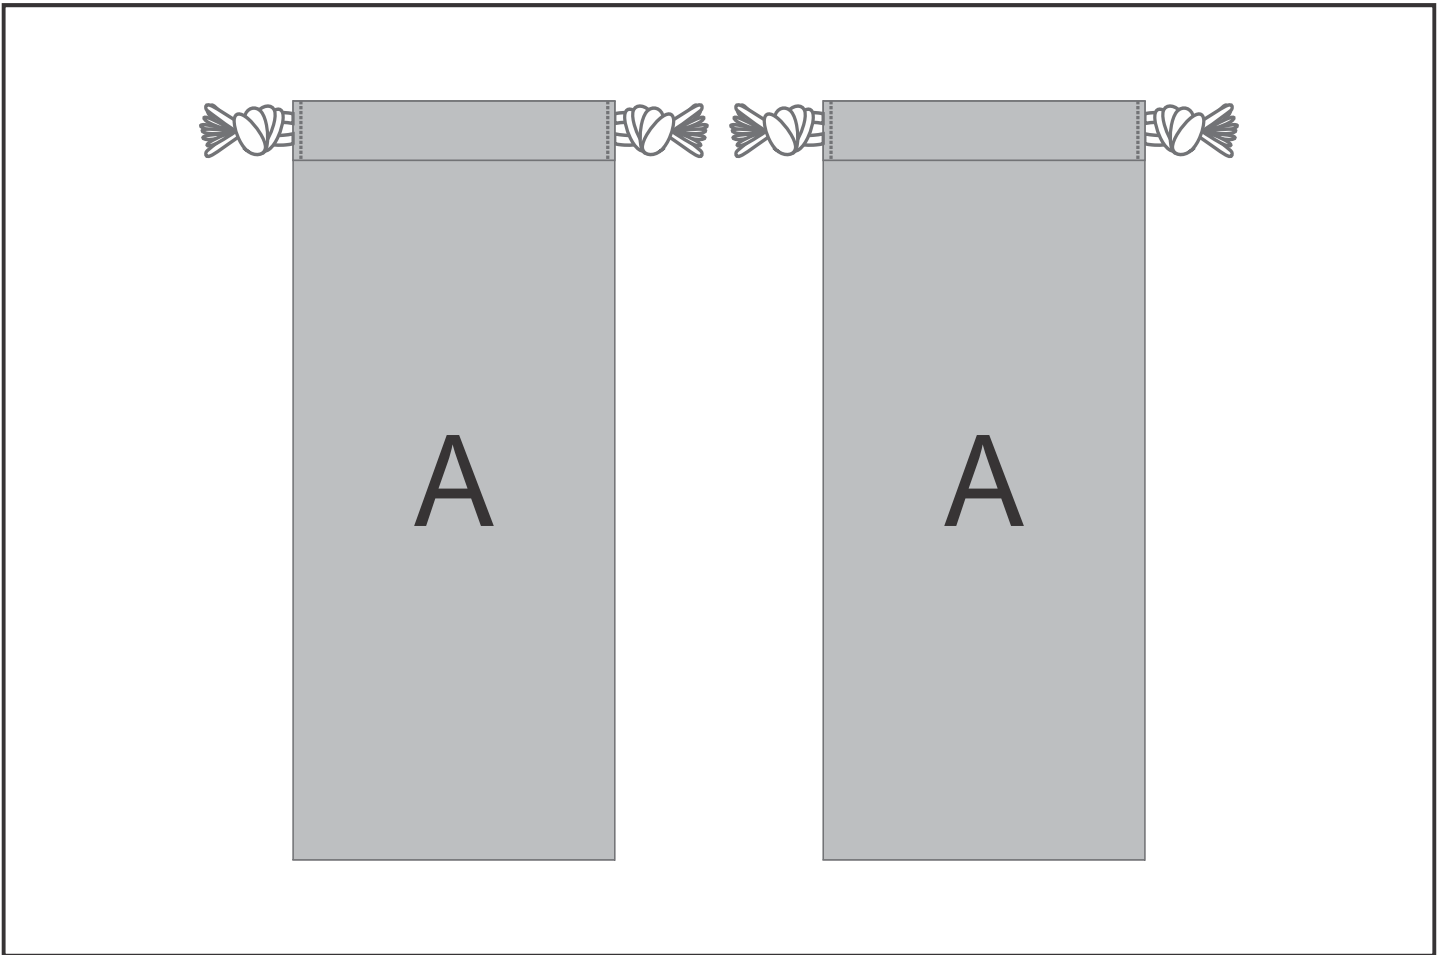

## Need to know:

- Includes 1-Position Sublimation (setup fees apply)
- Please Note: We cannot guarantee 100% logo Alignment on all Brandable Panels.

## Branding Options:

Position	Branding Method (Branding Code)	No. of Colours	Dimension
A	Custom Sublimation A (CPSUB-A)	Full Colour	118mm wide x 437mm high